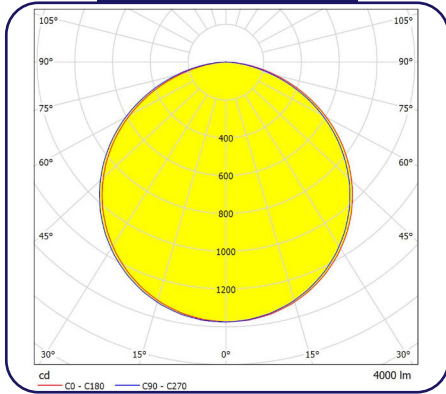

PL Series

PL-01

Photometric Data