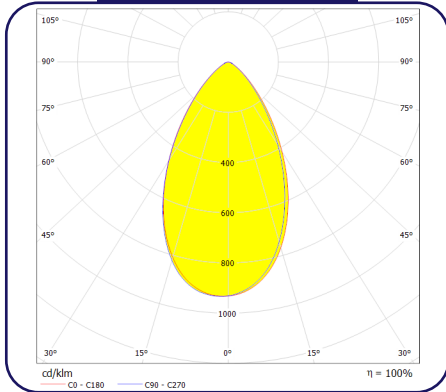

UL Listed

LM79, ISTMT, TM21

Photobiological

Other Options

Dimming 0-10V

RGB

Photometric Data

Drawing

Model	Power	Size (D x W)	Lumen	Voltage	CCT	Beam Angle
NLC OT-07	9W	95 x 120 mm	900 LM	220-240V/50/60Hz	3000K	25°
	12W	130 x 160 mm	1200 LM		4000K	45°
	18W	150 x 160 mm	1800 LM	110-277V/ 50/60Hz	6000K	60°
	30W	180 x 260 mm				90° 120°