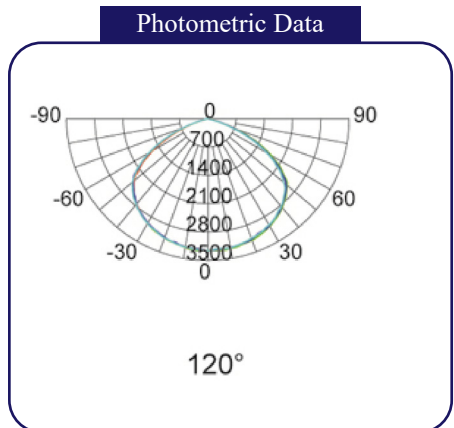

OT Series / **OT-06**

Applications	Outdoor - Commercial premises, Walkways, Park, Gardens, Rural road
Mounting	Pole top
THD	< 10
Power Factor	0.98
Housing	Die cast aluminum
Reflector	Pure anodizing aluminum
Internal Protection	IP 65
Impact Strength	IK 10
Weight	9.2 Kg
Efficacy	110 Lumens / Watt
Working Temp (ta)	55°C
Warranty	5 Years
Life Time	50,000 Hours
CRI	> 80
Certification	SASO 2902 UL Listed LM79, ISTMT, TM21 Photobiological
Other Options	Dimming 0-10V

Model	Power	Size (D x H)	Lumen	Voltage	CCT	Beam Angle
NLC OT-06	45W	425 x 545 mm	4950 LM	220-240V/50/60Hz 110-277V/ 50/60Hz	3000K	120° 150°
	60W		6600 LM		4000K	
	80W		8800 LM		6000K	

Environment friendly product that is free of any hazardous materials