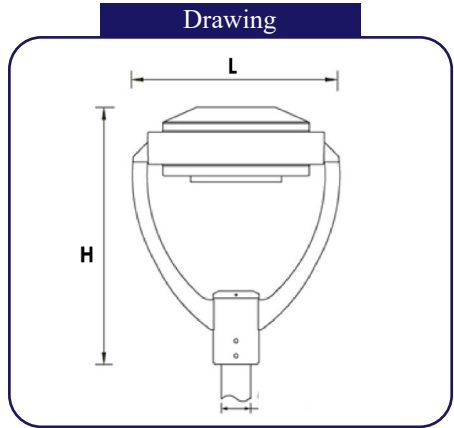

OT Series / **OT-06**

Applications	Outdoor - Commercial premises, Walkways, Park, Gardens, Rural road
Mounting	Pole top
THD	< 10
Power Factor	0.98
Housing	Die cast aluminum
Reflector	Pure anodizing aluminum
Internal Protection	IP 65
Impact Strength	IK 10
Weight	9.2 Kg
Efficacy	110 Lumens / Watt
Working Temp (ta)	55°C
Warranty	5 Years
Life Time	50,000 Hours
CRI	> 80
Certification	SASO 2902 UL Listed LM79, ISTMT, TM21 Photobiological
Other Options	Dimming 0-10V

Model	Power	Size (D x H)	Lumen	Voltage	CCT	Beam Angle
NLC OT-06	45W	425 x 545 mm	4950 LM	220-240V/50/60Hz 110-277V/ 50/60Hz	3000K	120° 150°
	60W		6600 LM		4000K	
	80W		8800 LM		6000K	

Environment friendly product that is free of any hazardous materials