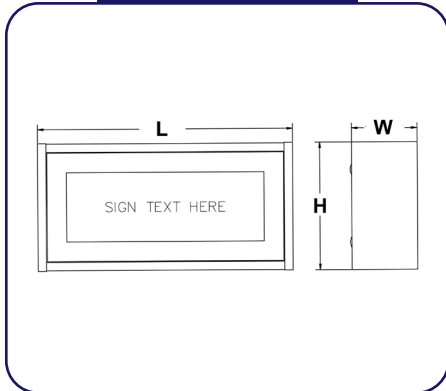

EM Series

L650

Photometric Data

Drawing

Applications

Indoor - Office, Clinic, Class room,
Corridor, Kitchen, Retail shop

Mounting

Wall

Internal Protection

IP 23

Impact Strength

IK 03

Weight

1.9 Kg

Number of Faces

Single Face or Double Face

CRI

> 80

Certification

SASO 2902

UL Listed

Other Options

Customized Text - Sticker
Right & Left Arrow
Flexible Size
Recessed
IP 54

Model	Power	Size (L x H x W)	Lumen	Voltage	CCT	No. of Faces
NLC L650	6W	400 x 200 x 103 mm	600 LM	220-240V/50/60Hz 110-277V/ 50/60Hz	3000K	1- Single Face
	12W	660 x 200 x 103 mm	1200 LM		4000K 5000K	2- Double Face