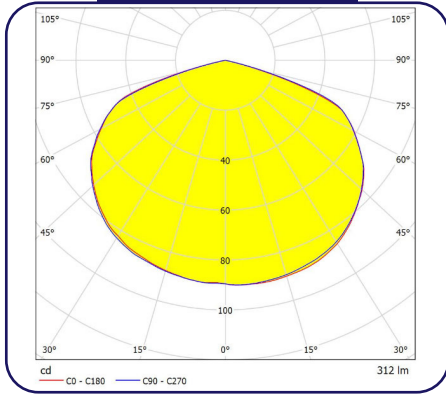

EM Series

L650

Photometric Data

Drawing

Applications

Indoor - Office, Clinic, Class room,
Corridor, Kitchen, Retail shop

Mounting

Wall

CRI

> 80

Certification

SASO 2902

UL Listed

Other Options

Customized Text - Sticker
Right & Left Arrow
Flexible Size
Recessed
IP 54

Model	Power	Size (L x H x W)	Lumen	Voltage	CCT	No. of Faces
NLC L650	6W	400 x 200 x 103 mm	600 LM	220-240V/50/60Hz 110-277V/ 50/60Hz	3000K	1- Single Face
	12W	660 x 200 x 103 mm	1200 LM		4000K 5000K	2- Double Face