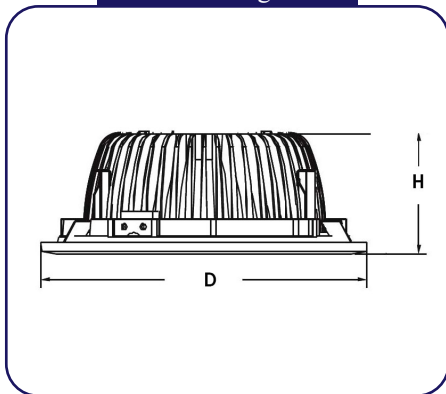

DL Series

DL-03

Photometric Data

Drawing

Applications

Indoor - Office, Clinic, Class room, Corridor, Kitchen, Retail shop, Showroom, Toilet

Mounting

Recessed

Internal Protection

IP 54

Impact Strength

IK 05

Weight

0.8 - 1.2 Kg

Efficacy

100 Lumens / Watt

Dali Interface

Square option

Gear Box

Model	Power	Size (D x H)	Lumen	Voltage	CCT	Beam Angle
NLC DL-03	14W	140 x 45 mm	1400 LM	220-240V/50/60Hz 110-277V/ 50/60Hz	3000K 4000K 6000K	90°
	25W	170 x 47 mm	2500 LM			
	35W	225 x 47 mm	3500 LM			
	50W		5000LM			