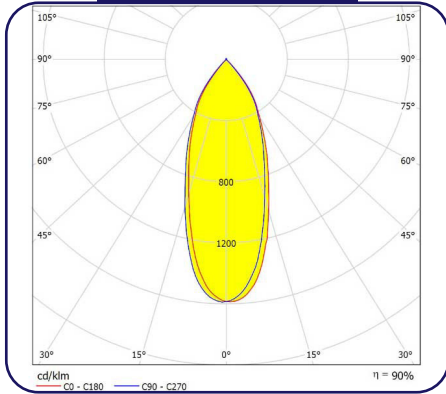

DL Series

DL-03

Photometric Data

Drawing

Applications

Indoor - Office, Clinic, Class room, Corridor, Kitchen, Retail shop, Showroom, Toilet

Mounting

Recessed

THD

< 10

Power Factor

0.95

Housing

Die-cast aluminium

Diffuser

PMMA

Internal Protection

IP 54

Impact Strength

IK 05

Weight

0.8 - 1.2 Kg

Efficacy

100 Lumens / Watt

Dali Interface

Square option

Gear Box

Model	Power	Size (D x H)	Lumen	Voltage	CCT	Beam Angle
NLC DL-03	14W	140 x 45 mm	1400 LM	220-240V/50/60Hz 110-277V/ 50/60Hz	3000K 4000K 6000K	90°
	25W	170 x 47 mm	2500 LM			
	35W	225 x 47 mm	3500 LM			
	50W		5000LM			