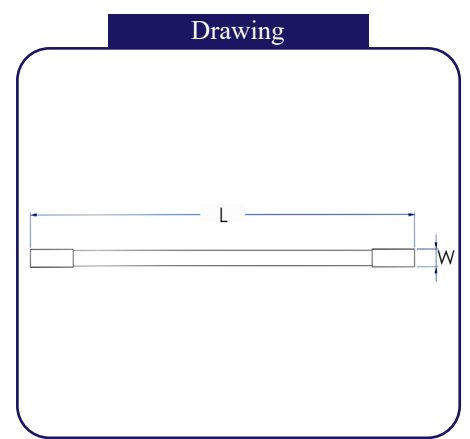

AR Series / **AR-05**

Applications	Indoor - Toilet, Clinic, Kitchen, Barber shop, Door top
Mounting	Wall
THD	< 10
Power Factor	0.95
Housing	Stainless steel
Diffuser	PMMA
Internal Protection	IP 44
Impact Strength	IK 06
Weight	0.9 - 1.9 Kg
Efficacy	100 Lumens / Watt
Working Temp (ta)	50°C
Warranty	5 Years
Life Time	72,000 Hours
CRI	> 80
Certification	SASO 2902 UL Listed LM79, ISTMT, TM21 Photobiological
Other Options	Dimming 0-10V

Model	Power	Size (L x W x H)	Lumen	Voltage	CCT	Beam Angle
NLC AR-05	12W	635 x 66 x 44mm	1200 LM	220-240V/50/60Hz 110-277V/ 50/60Hz	3000K 4000K 6000K	110°

Environment friendly product that is free of any hazardous materials 