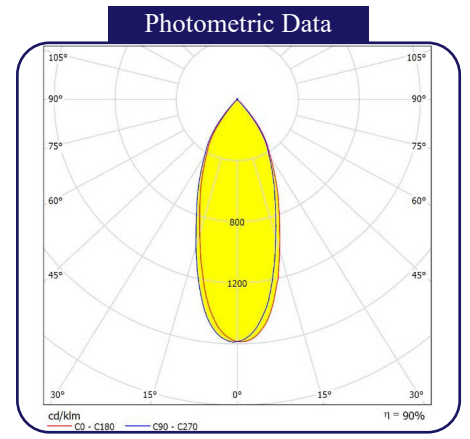

AR Series / **AR-05**

Applications	Indoor - Toilet, Clinic, Kitchen, Barber shop, Door top
Mounting	Wall
THD	< 10
Power Factor	0.95
Housing	Stainless steel
Diffuser	PMMA
Internal Protection	IP 44
Impact Strength	IK 06
Weight	0.9 - 1.9 Kg
Efficacy	100 Lumens / Watt
Working Temp (ta)	50°C
Warranty	5 Years
Life Time	72,000 Hours
CRI	> 80
Certification	SASO 2902 UL Listed LM79, ISTMT, TM21 Photobiological
Other Options	Dimming 0-10V

Model	Power	Size (L x W x H)	Lumen	Voltage	CCT	Beam Angle
NLC AR-05	12W	635 x 66 x 44mm	1200 LM	220-240V/50/60Hz 110-277V/ 50/60Hz	3000K 4000K 6000K	110°

Environment friendly product that is free of any hazardous materials 