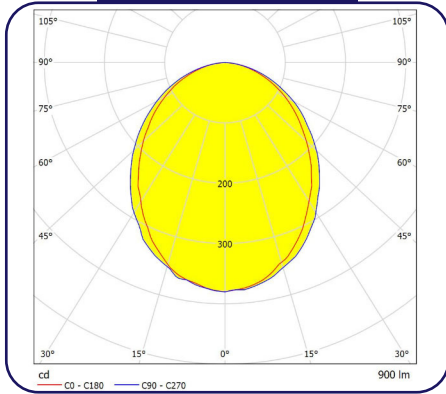

**AR Series**

**AR-04**

**Photometric Data**

**Drawing**

**Applications**

Indoor - Under cabinet lighting, Wardrobe

**Mounting**

Surface

**Internal Protection**

IP 20

**Impact Strength**

IK 06

**Weight**

0.9 - 1.9 Kg

**Efficacy**

100 Lumens / Watt