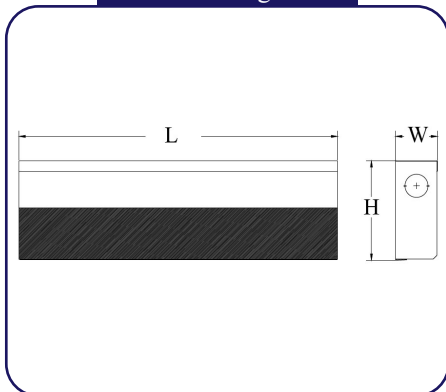

**AR Series**

**AR-04**

**Photometric Data**

**Drawing**

**Applications**

Indoor - Under cabinet lighting, Wardrobe

**Mounting**

Surface

**Internal Protection**

IP 20

**Impact Strength**

IK 06

**Weight**

0.9 - 1.9 Kg

**Efficacy**

100 Lumens / Watt