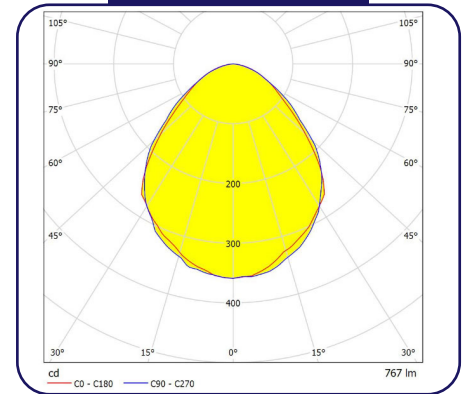

AR Series

AR-03

<b>Applications</b>	Indoor - Toilet, Clinic, Kitchen, Barber shop, Door top
<b>Mounting</b>	Wall
<b>THD</b>	< 10
<b>Power Factor</b>	0.95
<b>Housing</b>	Stainless steel
<b>Diffuser</b>	PMMA
<b>Internal Protection</b>	IP 65
<b>Impact Strength</b>	IK 06
<b>Weight</b>	0.9 - 1.9 Kg
<b>Efficacy</b>	100 Lumens / Watt
<b>Working Temp (ta)</b>	50°C
<b>Warranty</b>	5 Years
<b>Life Time</b>	72,000 Hours
<b>CRI</b>	> 80
<b>Certification</b>	SASO 2902 UL Listed LM79, ISTMT, TM21 Photobiological
<b>Other Options</b>	Dimming 0-10V Flexible Size

Photometric Data

Drawing

Model	Power	Size (L x W x H)	Lumen	Voltage	CCT	Beam Angle
NLC AR-03	12W	603 x 72 x 97mm	1200 LM	220-240V/50/60Hz	3000K	110°
	24W	1165 x 72 x 97mm	2400 LM	110-277V/ 50/60Hz	4000K 6000K	