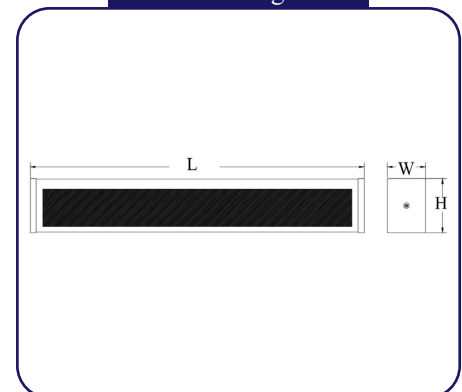

AR Series

AR-03

<b>Applications</b>	Indoor - Toilet, Clinic, Kitchen, Barber shop, Door top
<b>Mounting</b>	Wall
<b>THD</b>	< 10
<b>Power Factor</b>	0.95
<b>Housing</b>	Stainless steel
<b>Diffuser</b>	PMMA
<b>Internal Protection</b>	IP 65
<b>Impact Strength</b>	IK 06
<b>Weight</b>	0.9 - 1.9 Kg
<b>Efficacy</b>	100 Lumens / Watt
<b>Working Temp (ta)</b>	50°C
<b>Warranty</b>	5 Years
<b>Life Time</b>	72,000 Hours
<b>CRI</b>	> 80
<b>Certification</b>	SASO 2902 UL Listed LM79, ISTMT, TM21 Photobiological
<b>Other Options</b>	Dimming 0-10V Flexible Size

Photometric Data

Drawing

Model	Power	Size (L x W x H)	Lumen	Voltage	CCT	Beam Angle
NLC AR-03	12W	603 x 72 x 97mm	1200 LM	220-240V/50/60Hz	3000K	110°
	24W	1165 x 72 x 97mm	2400 LM	110-277V/ 50/60Hz	4000K 6000K	