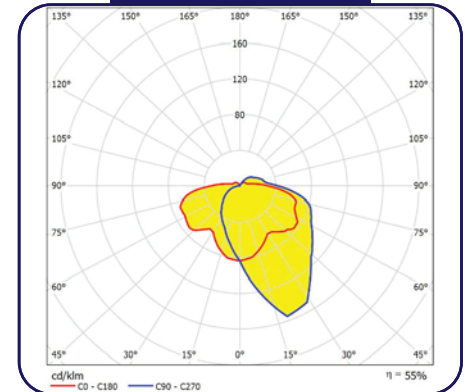

OT Series

OT-03-DS

Applications	Outdoor - Entrances, Building walls, Fences, Door top
Mounting	Wall
THD	< 10
Power Factor	0.95
Housing	Die-cast aluminum
Diffuser	Clear glass
Internal Protection	IP 65
Impact Strength	IK 09
Weight	2.1- 4.3 Kg
Efficacy	125 Lumens / Watt
Working Temp (ta)	55°C
Warranty	5 Years
Life Time	72,000 Hours
CRI	> 80
Certification	SASO 2902 UL Listed LM79, ISTMT, TM21 Photobiological
Other Options	Emergency Backup - 3 Hr Dimming 0-10V

Photometric Data

Drawing

Model	Power	Size (H x L x W)	Lumen	Voltage	CCT	Beam Angle
OT-03-DS	30W	207 x 200 x 108 mm	3750 LM	220-240V/50/60Hz	3000K	120°
	50W		6250 LM		4000K	
	70W	285 x 265 x 118 mm	8750 LM	5000K		
	80W		10000 LM			
	100W		12500 LM			