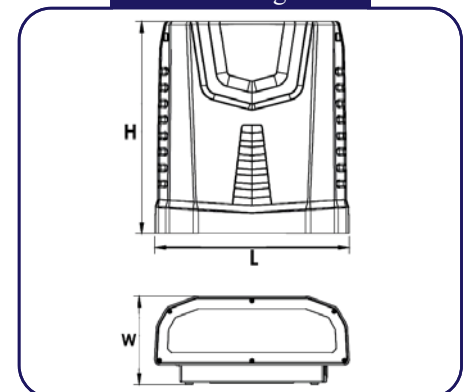

OT Series

OT-03-DS

Applications	Outdoor - Entrances, Building walls, Fences, Door top
Mounting	Wall
THD	< 10
Power Factor	0.95
Housing	Die-cast aluminum
Diffuser	Clear glass
Internal Protection	IP 65
Impact Strength	IK 09
Weight	2.1- 4.3 Kg
Efficacy	125 Lumens / Watt
Working Temp (ta)	55°C
Warranty	5 Years
Life Time	72,000 Hours
CRI	> 80
Certification	SASO 2902 UL Listed LM79, ISTMT, TM21 Photobiological
Other Options	Emergency Backup - 3 Hr Dimming 0-10V

Photometric Data

Drawing

Model	Power	Size (H x L x W)	Lumen	Voltage	CCT	Beam Angle
OT-03-DS	30W	207 x 200 x 108 mm	3750 LM	220-240V/50/60Hz	3000K	120°
	50W		6250 LM		4000K	
	70W	285 x 265 x 118 mm	8750 LM	5000K		
	80W		10000 LM			
	100W		12500 LM			