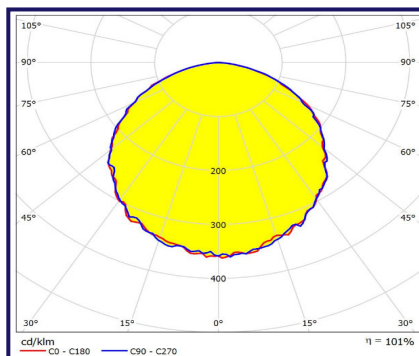

**LIGHTING SOURCE**

MODEL	SIZE	LUMEN	EFFICACY	WATTAGE	VOLTAGE	CCT	CRI	BEAM ANGEL
NLC L 42	Ø76MM x155MM	700LM	78LM/W	9W	100-240V 50/60Hz	3000K	>80	60°
	Ø113MM x 155MM	1150LM	77LM/W	15W		4000K		
	Ø150MM x 225MM	2000LM	77LM/W	26W		5000K		

IP 54

CE

**DRAWING**

**PHOTOMETRIC DATA**

**CFL - LED**

1X18W	9W
2X18W	15W
2X26W	26W