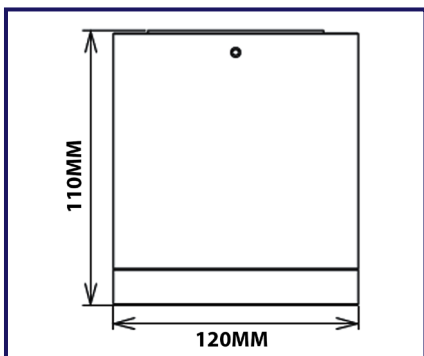

**LIGHTING SOURCE**

MODEL	SIZE	LUMEN	EFFICACY	WATTAGE	VOLTAGE	CCT	CRI	BEAM ANGEL
NLC L 42	Ø76MM x155MM	700LM	78LM/W	9W	100-240V 50/60Hz	3000K	>80	60°
	Ø113MM x 155MM	1150LM	77LM/W	15W		4000K		
	Ø150MM x 225MM	2000LM	77LM/W	26W		5000K		

IP 54

CE

**DRAWING**

**PHOTOMETRIC DATA**

**CFL - LED**

1X18W	9W
2X18W	15W
2X26W	26W